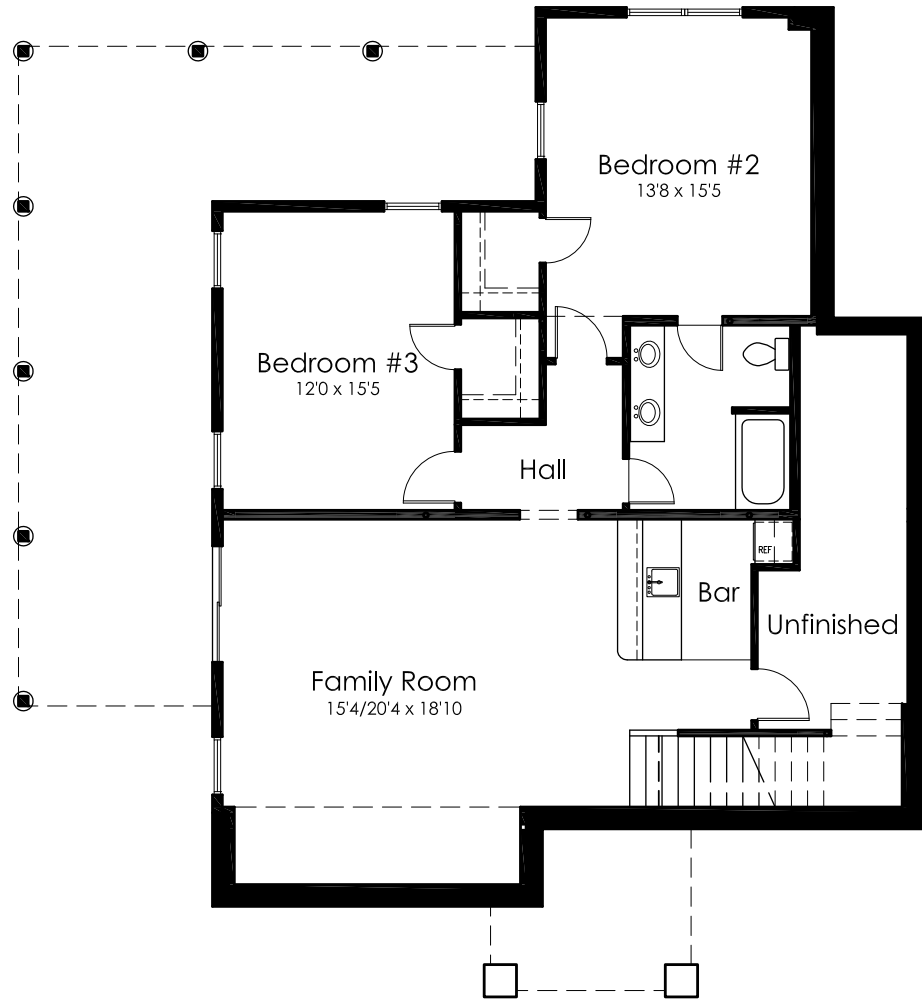

THE COTTAGES AT ALPINE WOODS

INNSBROOK, MISSOURI

New Cottage Display: 2534 Alpine Woods Drive

DISPLAY FEATURES *Alderbrück 2* 3 bedrooms, 2.5 baths

- Master bedroom suite on main level with additional powder room
- Kitchen with breakfast bar overlooking dining and living room
- Custom cabinets and granite counters in kitchen and baths
- Stone fireplace in the great room
- Covered deck
- Finished walkout lower level features family room with bar, two additional bedrooms and bath
- Main floor laundry
- Attached two-car garage

\$479,500

INNSBROOK

Main Level Floorplan

Lower Level Floorplan

SPECIFICATIONS

Exterior

Centurion Stone with grout
Mastic Board+Batten Designer Series Vinyl
Mastic Hand-Split Shake Vinyl
Custom stain selection
Tamko shingles
Minka Lavery light fixtures
Emerson ceiling fan