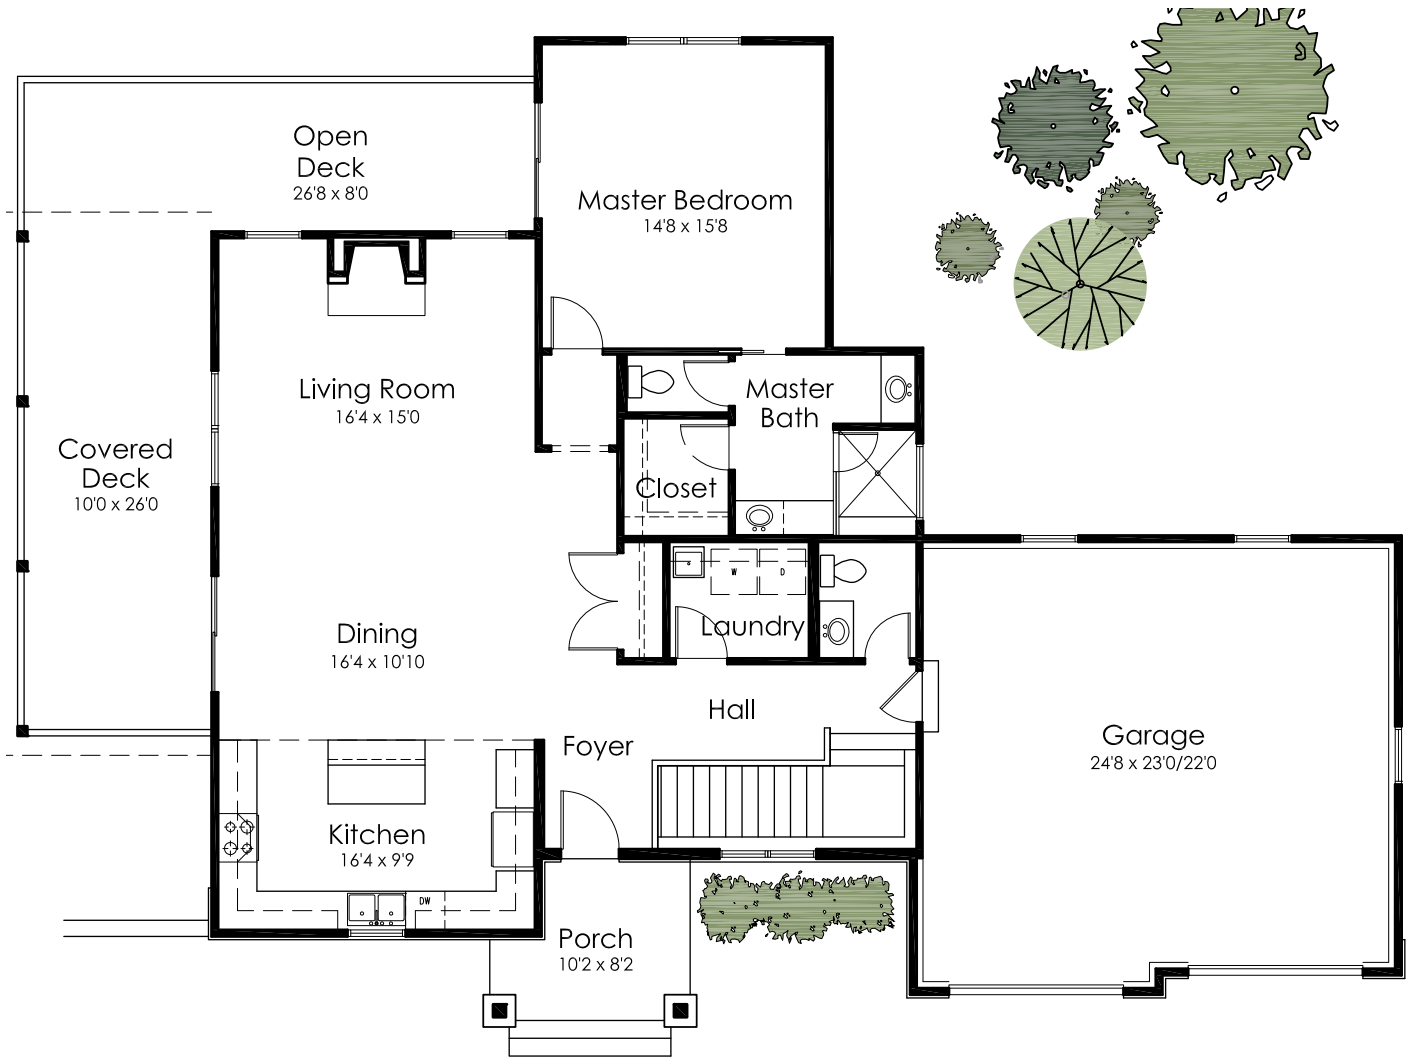

THE COTTAGES AT ALPINE WOODS

INNSBROOK, MISSOURI

New Cottage Display: 2534 Alpine Woods Drive

DISPLAY FEATURES *Alderbrück 2* 3 bedrooms, 2.5 baths

- Master bedroom suite on main level with additional powder room
- Kitchen with breakfast bar overlooking dining and living room
- Custom cabinets and granite counters in kitchen and baths
- Stone fireplace in the great room
- Covered deck
- Finished walkout lower level features family room with bar, two additional bedrooms and bath
- Main floor laundry
- Attached two-car garage

\$479,500

INNSBROOK

Main Level Floorplan

Lower Level Floorplan

SPECIFICATIONS

Exterior

Centurion Stone with grout
Mastic Board+Batten Designer Series Vinyl
Mastic Hand-Split Shake Vinyl
Custom stain selection
Tamko shingles
Minka Lavery light fixtures
Emerson ceiling fan