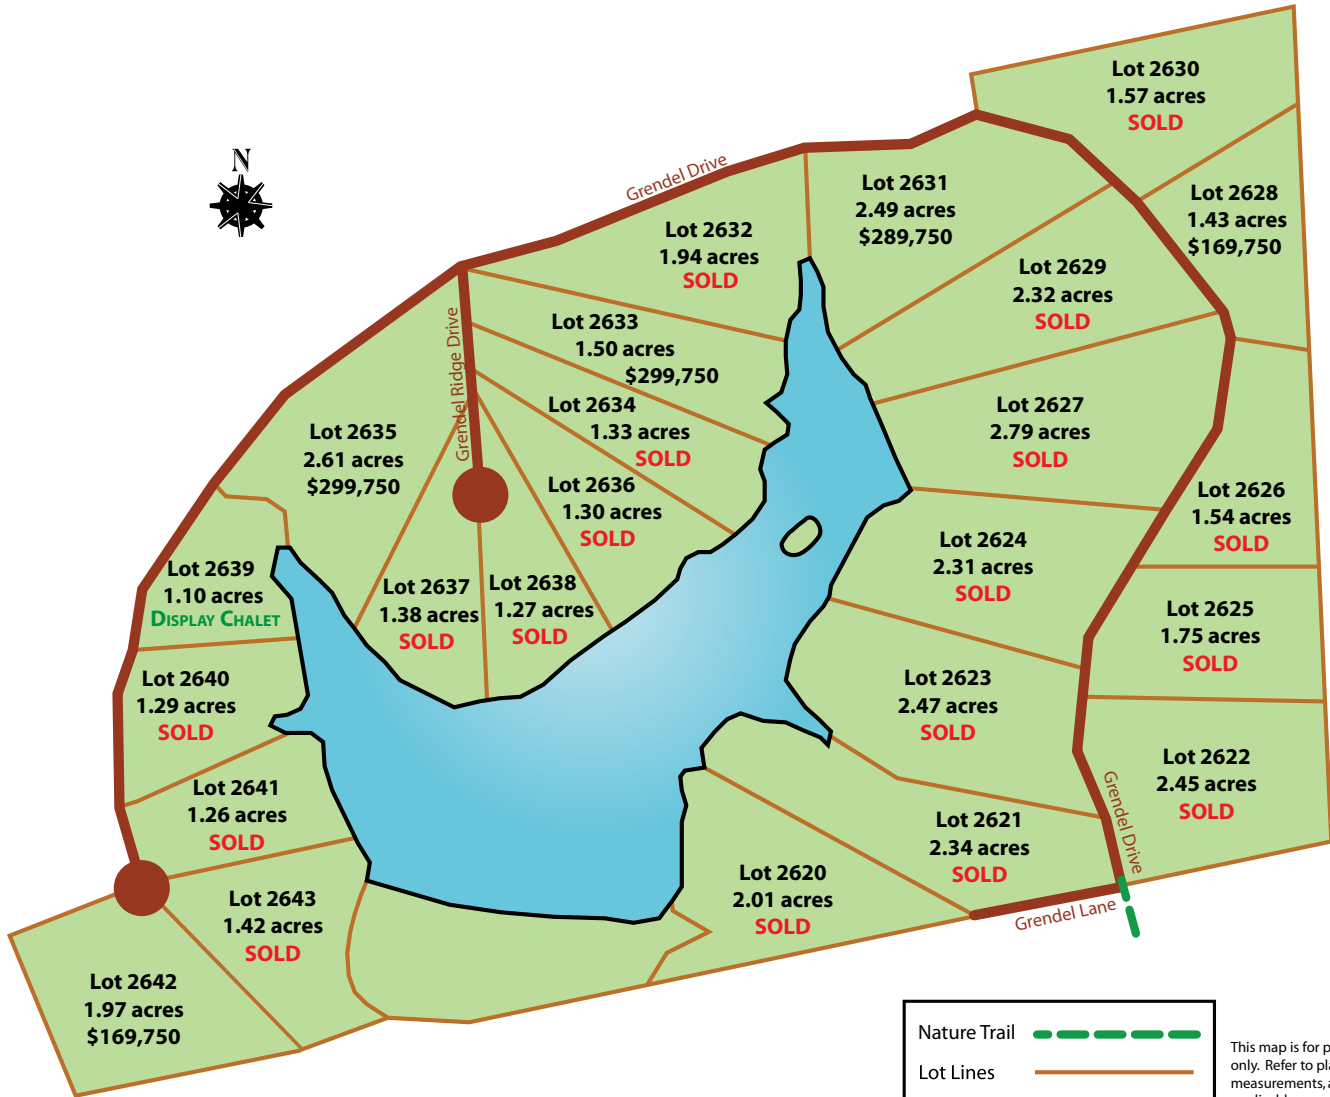

# LAKE GRENDEL MAP

This map is for promotional purposes only. Refer to plat map for all measurements, acreage amounts, and applicable easements. Information and prices subject to change.  
 Updated: 5/25/2010 JJ