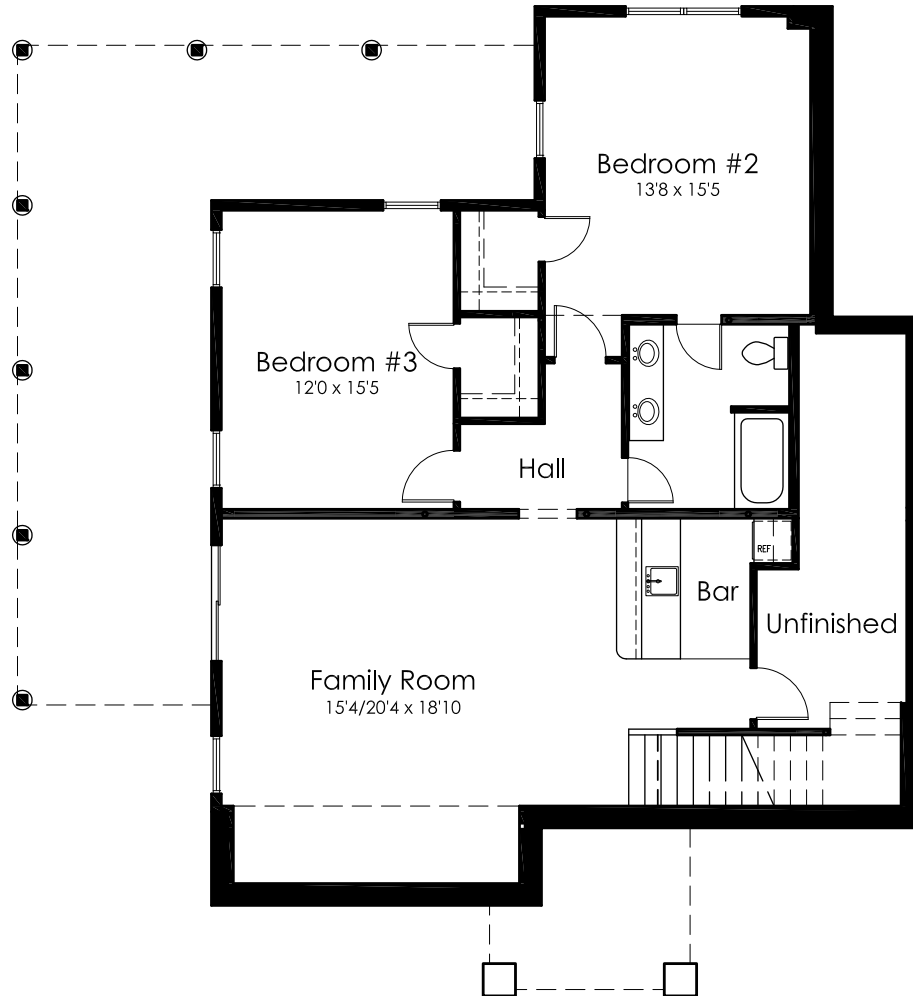

THE COTTAGES AT ALPINE WOODS

New Cottage Display: 2534 Alpine Woods Drive

DISPLAY FEATURES

Alderbrück 2 3 bedrooms, 2.5 baths

- Master bedroom suite on main level with additional powder room
- Kitchen with breakfast bar overlooking dining and living room
- Custom cabinets and granite counters in kitchen and baths
- Stone fireplace in the great room
- Covered deck
- Finished walkout lower level features family room with bar, two additional bedrooms and bath
- Main floor laundry
- Attached two-car garage

\$479,500

Offered through
 **INNSBROOK**
Properties, Inc.

Main Level Floorplan

Lower Level Floorplan

Specifications

Exterior

Centurion Stone with grout
Mastic Board+Batten Designer Series Vinyl
Mastic Hand-Split Shake Vinyl
Custom stain selection
Tamko shingles
Minka Lavery light fixtures
Emerson ceiling fan