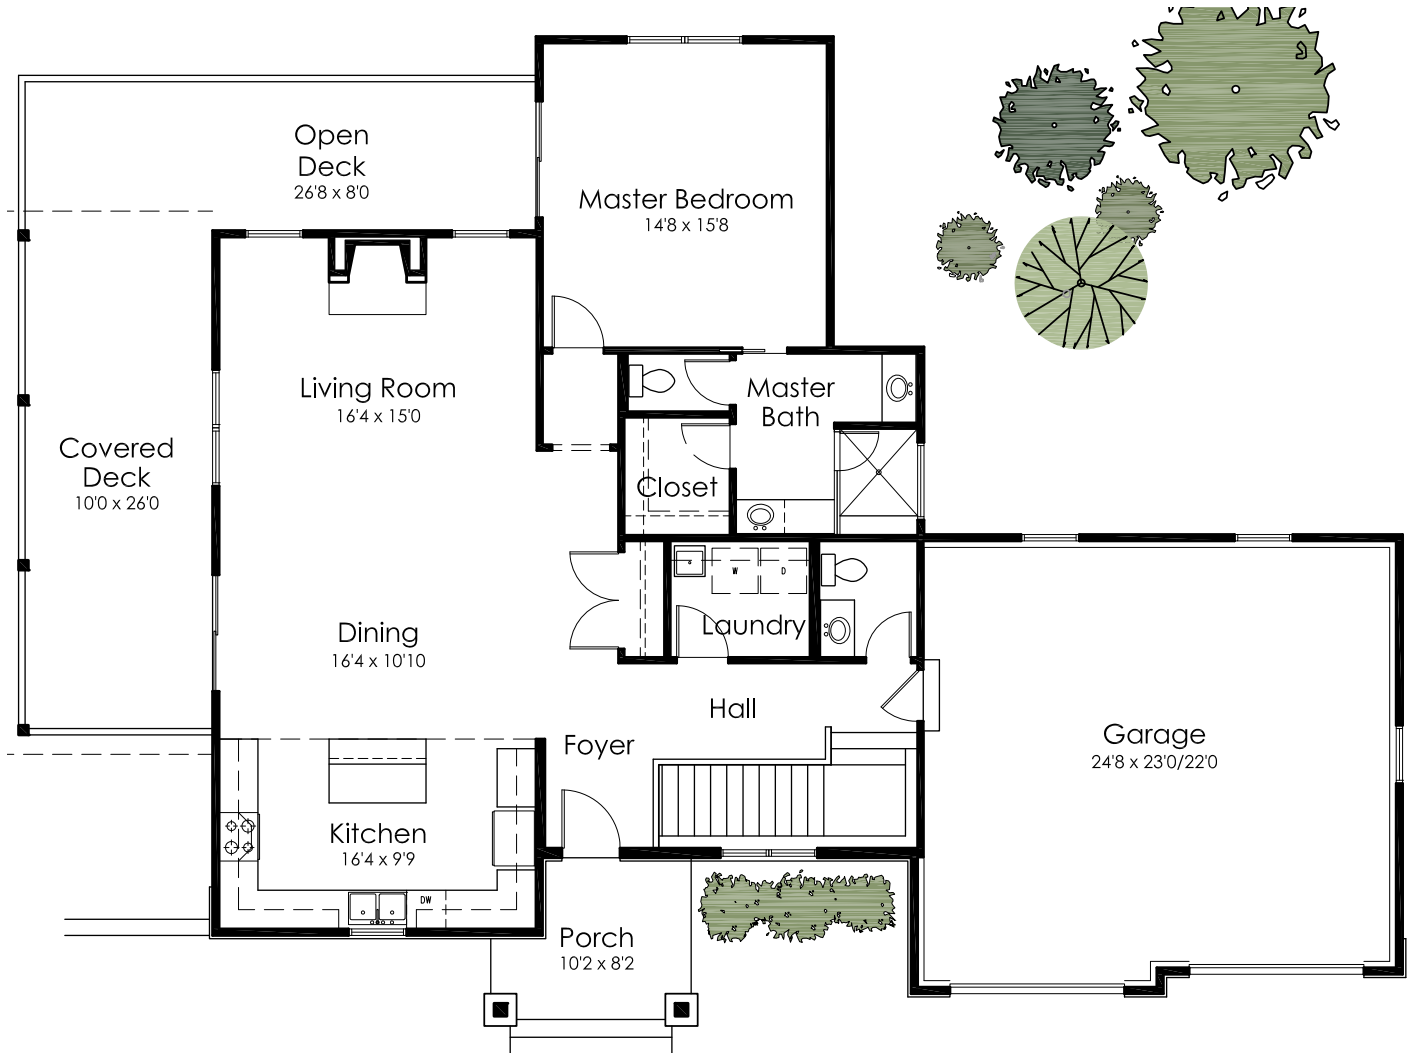

THE COTTAGES AT ALPINE WOODS

New Cottage Display: 2534 Alpine Woods Drive

DISPLAY FEATURES

Alderbrück 2 3 bedrooms, 2.5 baths

- Master bedroom suite on main level with additional powder room
- Kitchen with breakfast bar overlooking dining and living room
- Custom cabinets and granite counters in kitchen and baths
- Stone fireplace in the great room
- Covered deck
- Finished walkout lower level features family room with bar, two additional bedrooms and bath
- Main floor laundry
- Attached two-car garage

\$479,500

Offered through
 **INNSBROOK**
Properties, Inc.

Main Level Floorplan

Lower Level Floorplan

Specifications

Exterior

Centurion Stone with grout
Mastic Board+Batten Designer Series Vinyl
Mastic Hand-Split Shake Vinyl
Custom stain selection
Tamko shingles
Minka Lavery light fixtures
Emerson ceiling fan