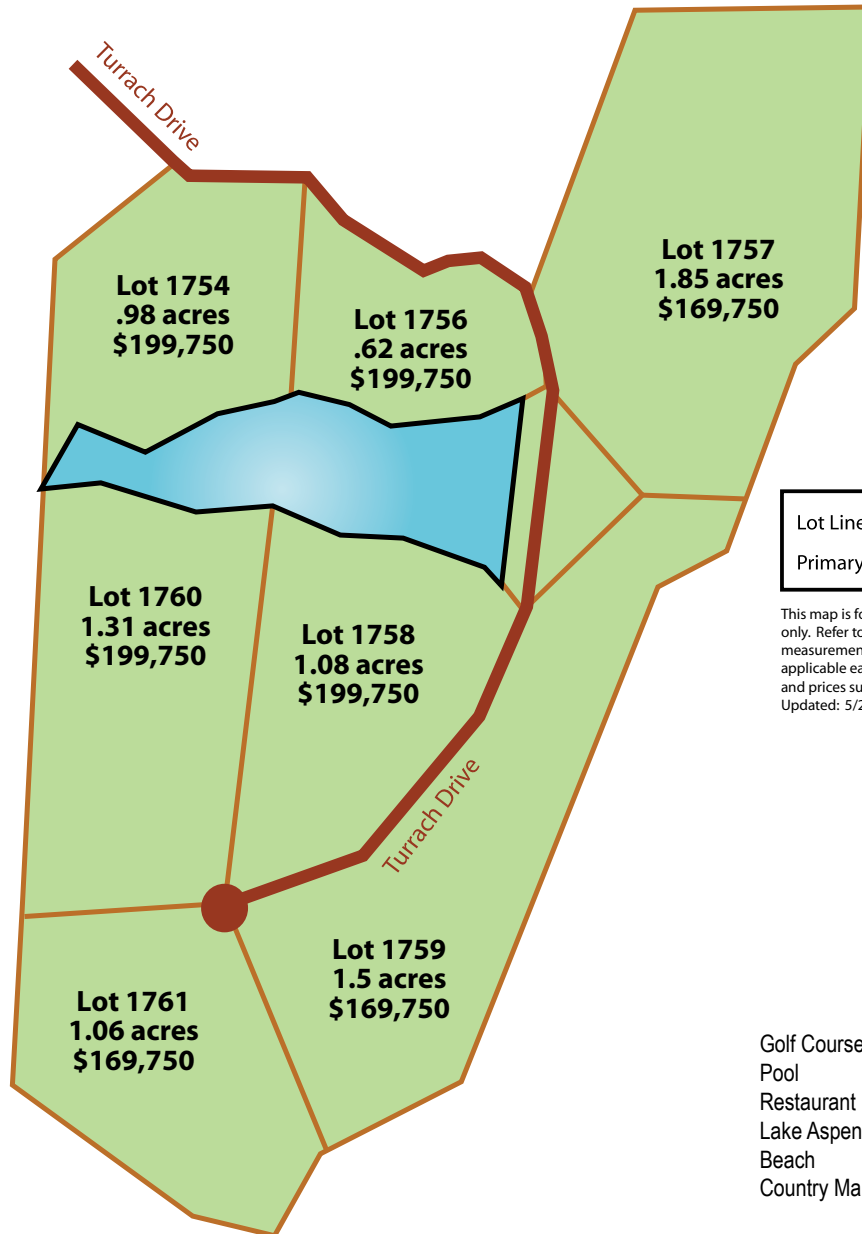

LAKE SILVRETTA MAP

Prices include lot and Summit-style chalet.

Lot Lines	
Primary Road	

This map is for promotional purposes only. Refer to plat map for all measurements, acreage amounts, and applicable easements. Information and prices subject to change. Updated: 5/26/2010LH/CB/WW

Golf Course	2.5 mi.	^
Pool	2 mi.	^
Restaurant	2.5 mi.	^
Lake Aspen	1.25 mi.	<
Beach	1.25 mi.	<
Country Market	2.75 mi.	<

Offered through
INNSBROOK
 Properties, Inc.

1 Aspen Circle
 Innsbrook, MO 63390
 (636)928-3366 ext. 199
 property@innsbrook-resort.com
 www.innsbrook-resort.com