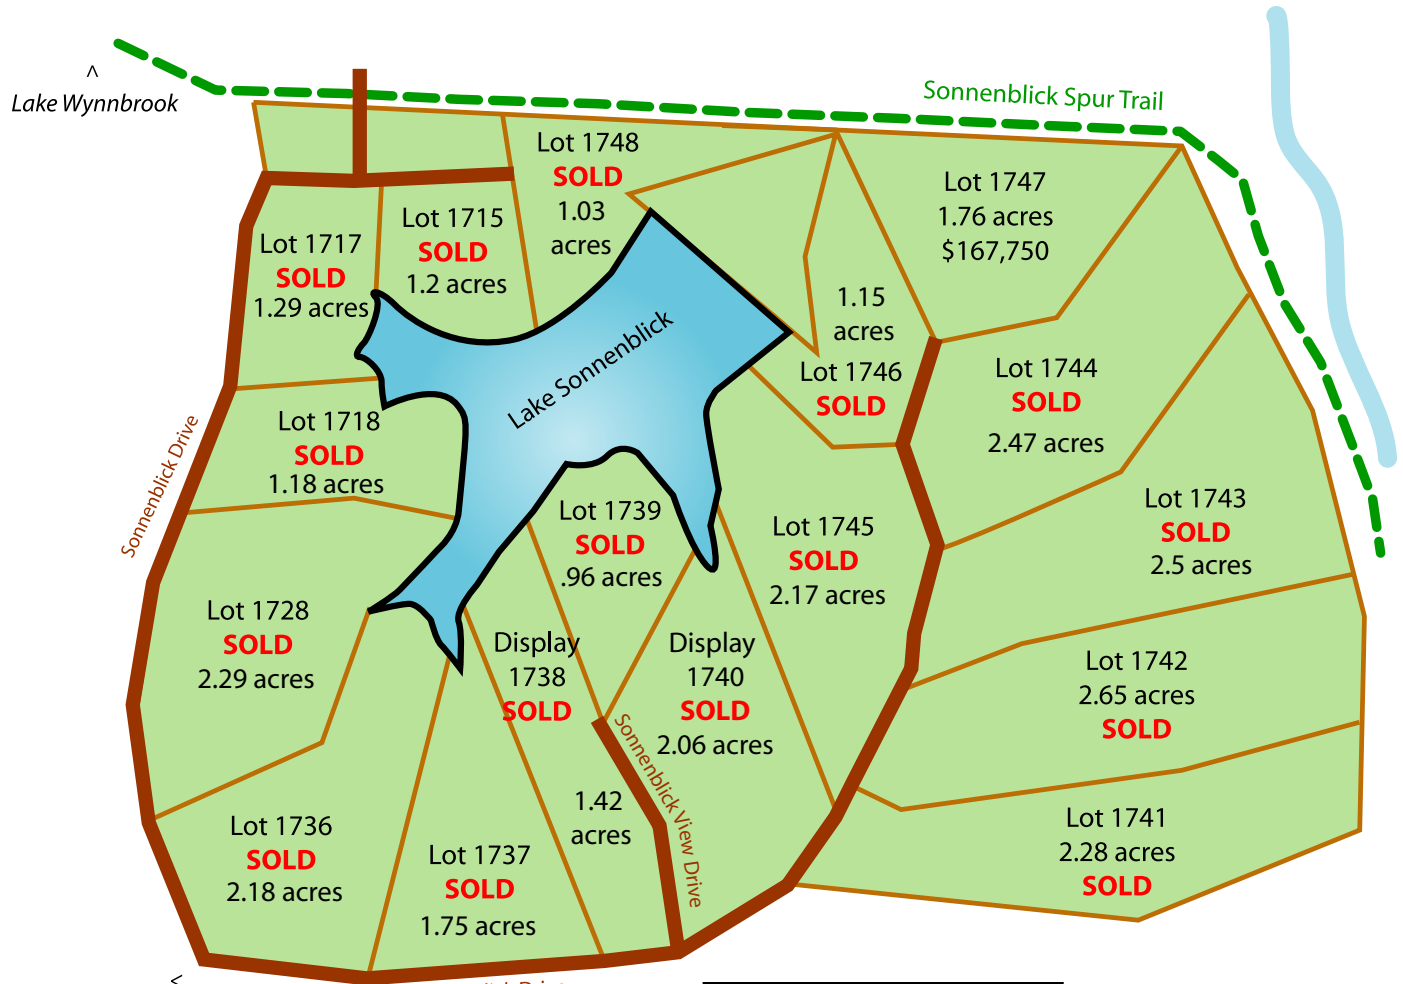

# LAKE SONNENBLICK MAP

Prices include lot and Summit-style chalet.

Lake St. Gallen

Golf Course	2.25 mi.	^
Pool	1.75 mi.	^
Restaurant	2.25 mi.	^
Lake Aspen	1 mi.	<
Beach	1 mi.	<
Country Market	2.5 mi.	<

This map is for promotional purposes only. For exact acreages, please consult the recorded plat map. Information and prices subject to change. Updated: LH 3/11/11