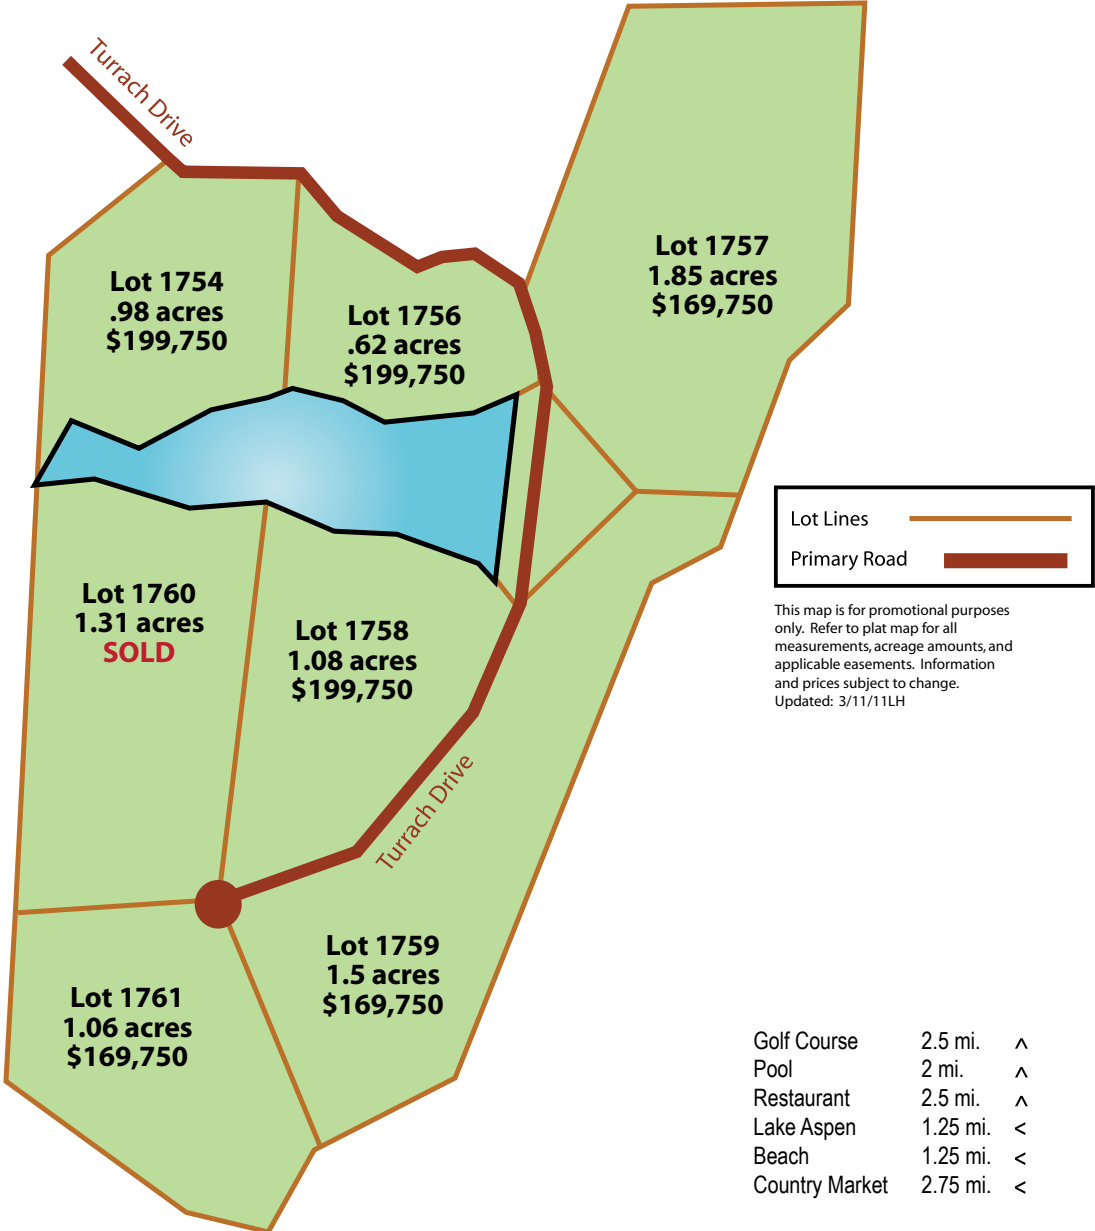

LAKE SILVRETTA MAP

Prices include lot and Summit-style chalet.

This map is for promotional purposes only. Refer to plat map for all measurements, acreage amounts, and applicable easements. Information and prices subject to change. Updated: 3/11/11LH