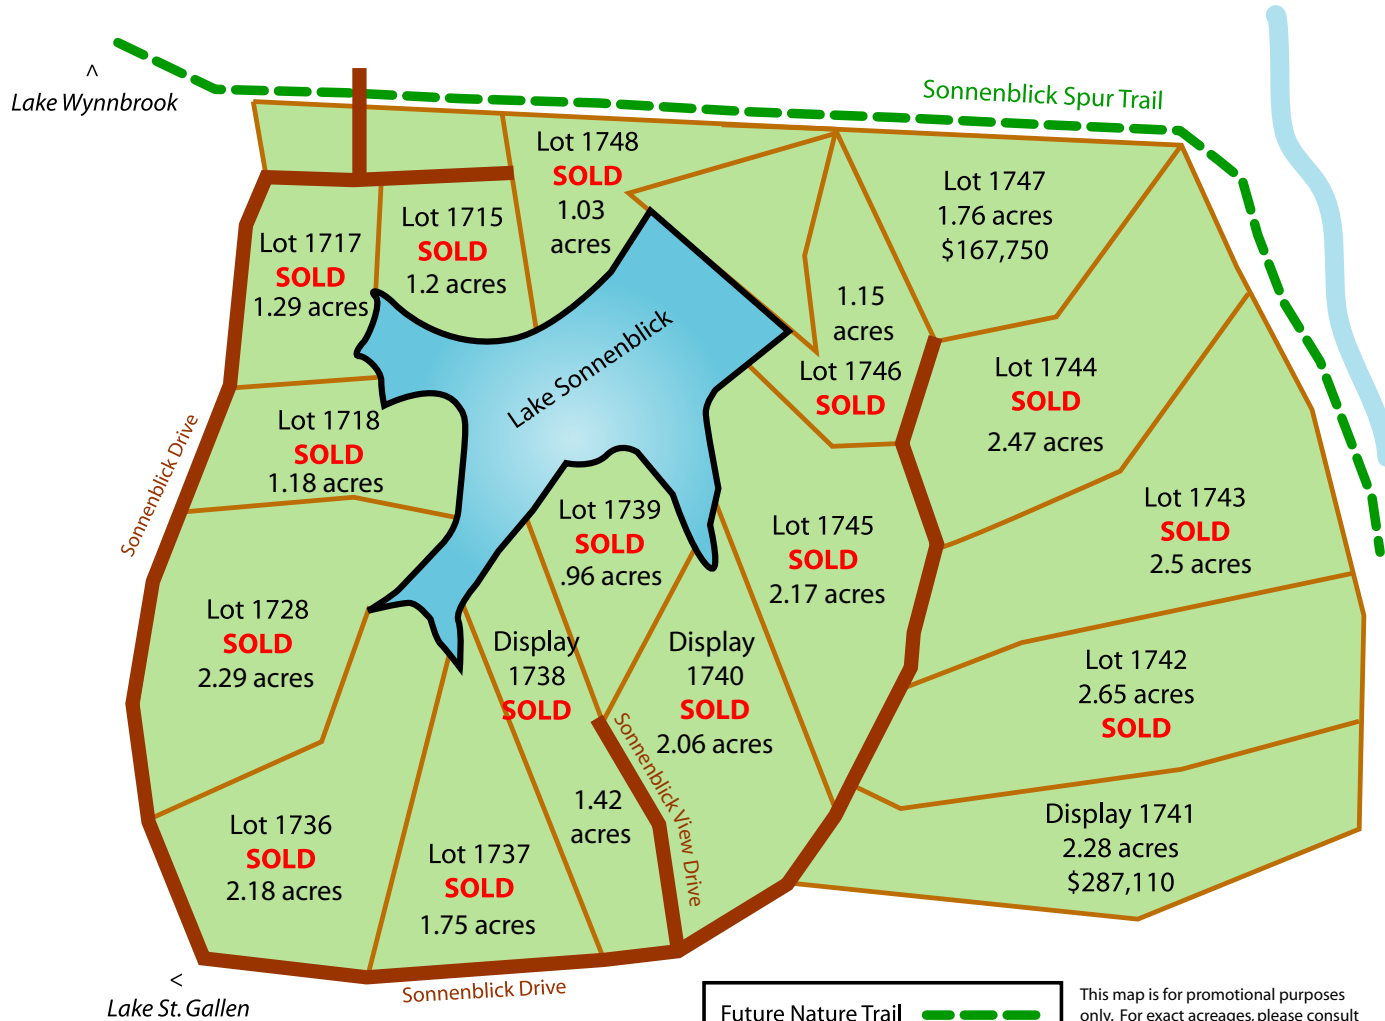

LAKE SONNENBLICK MAP

Prices include lot and Summit-style chalet.

- Golf Course 2.25 mi. ^
- Pool 1.75 mi. ^
- Restaurant 2.25 mi. ^
- Lake Aspen 1 mi. <
- Beach 1 mi. <
- Country Market 2.5 mi. <

Future Nature Trail	
Lot Lines	
Primary Road	
Stream	

This map is for promotional purposes only. For exact acreages, please consult the recorded plat map. Information and prices subject to change. Updated: LH 4/13/09